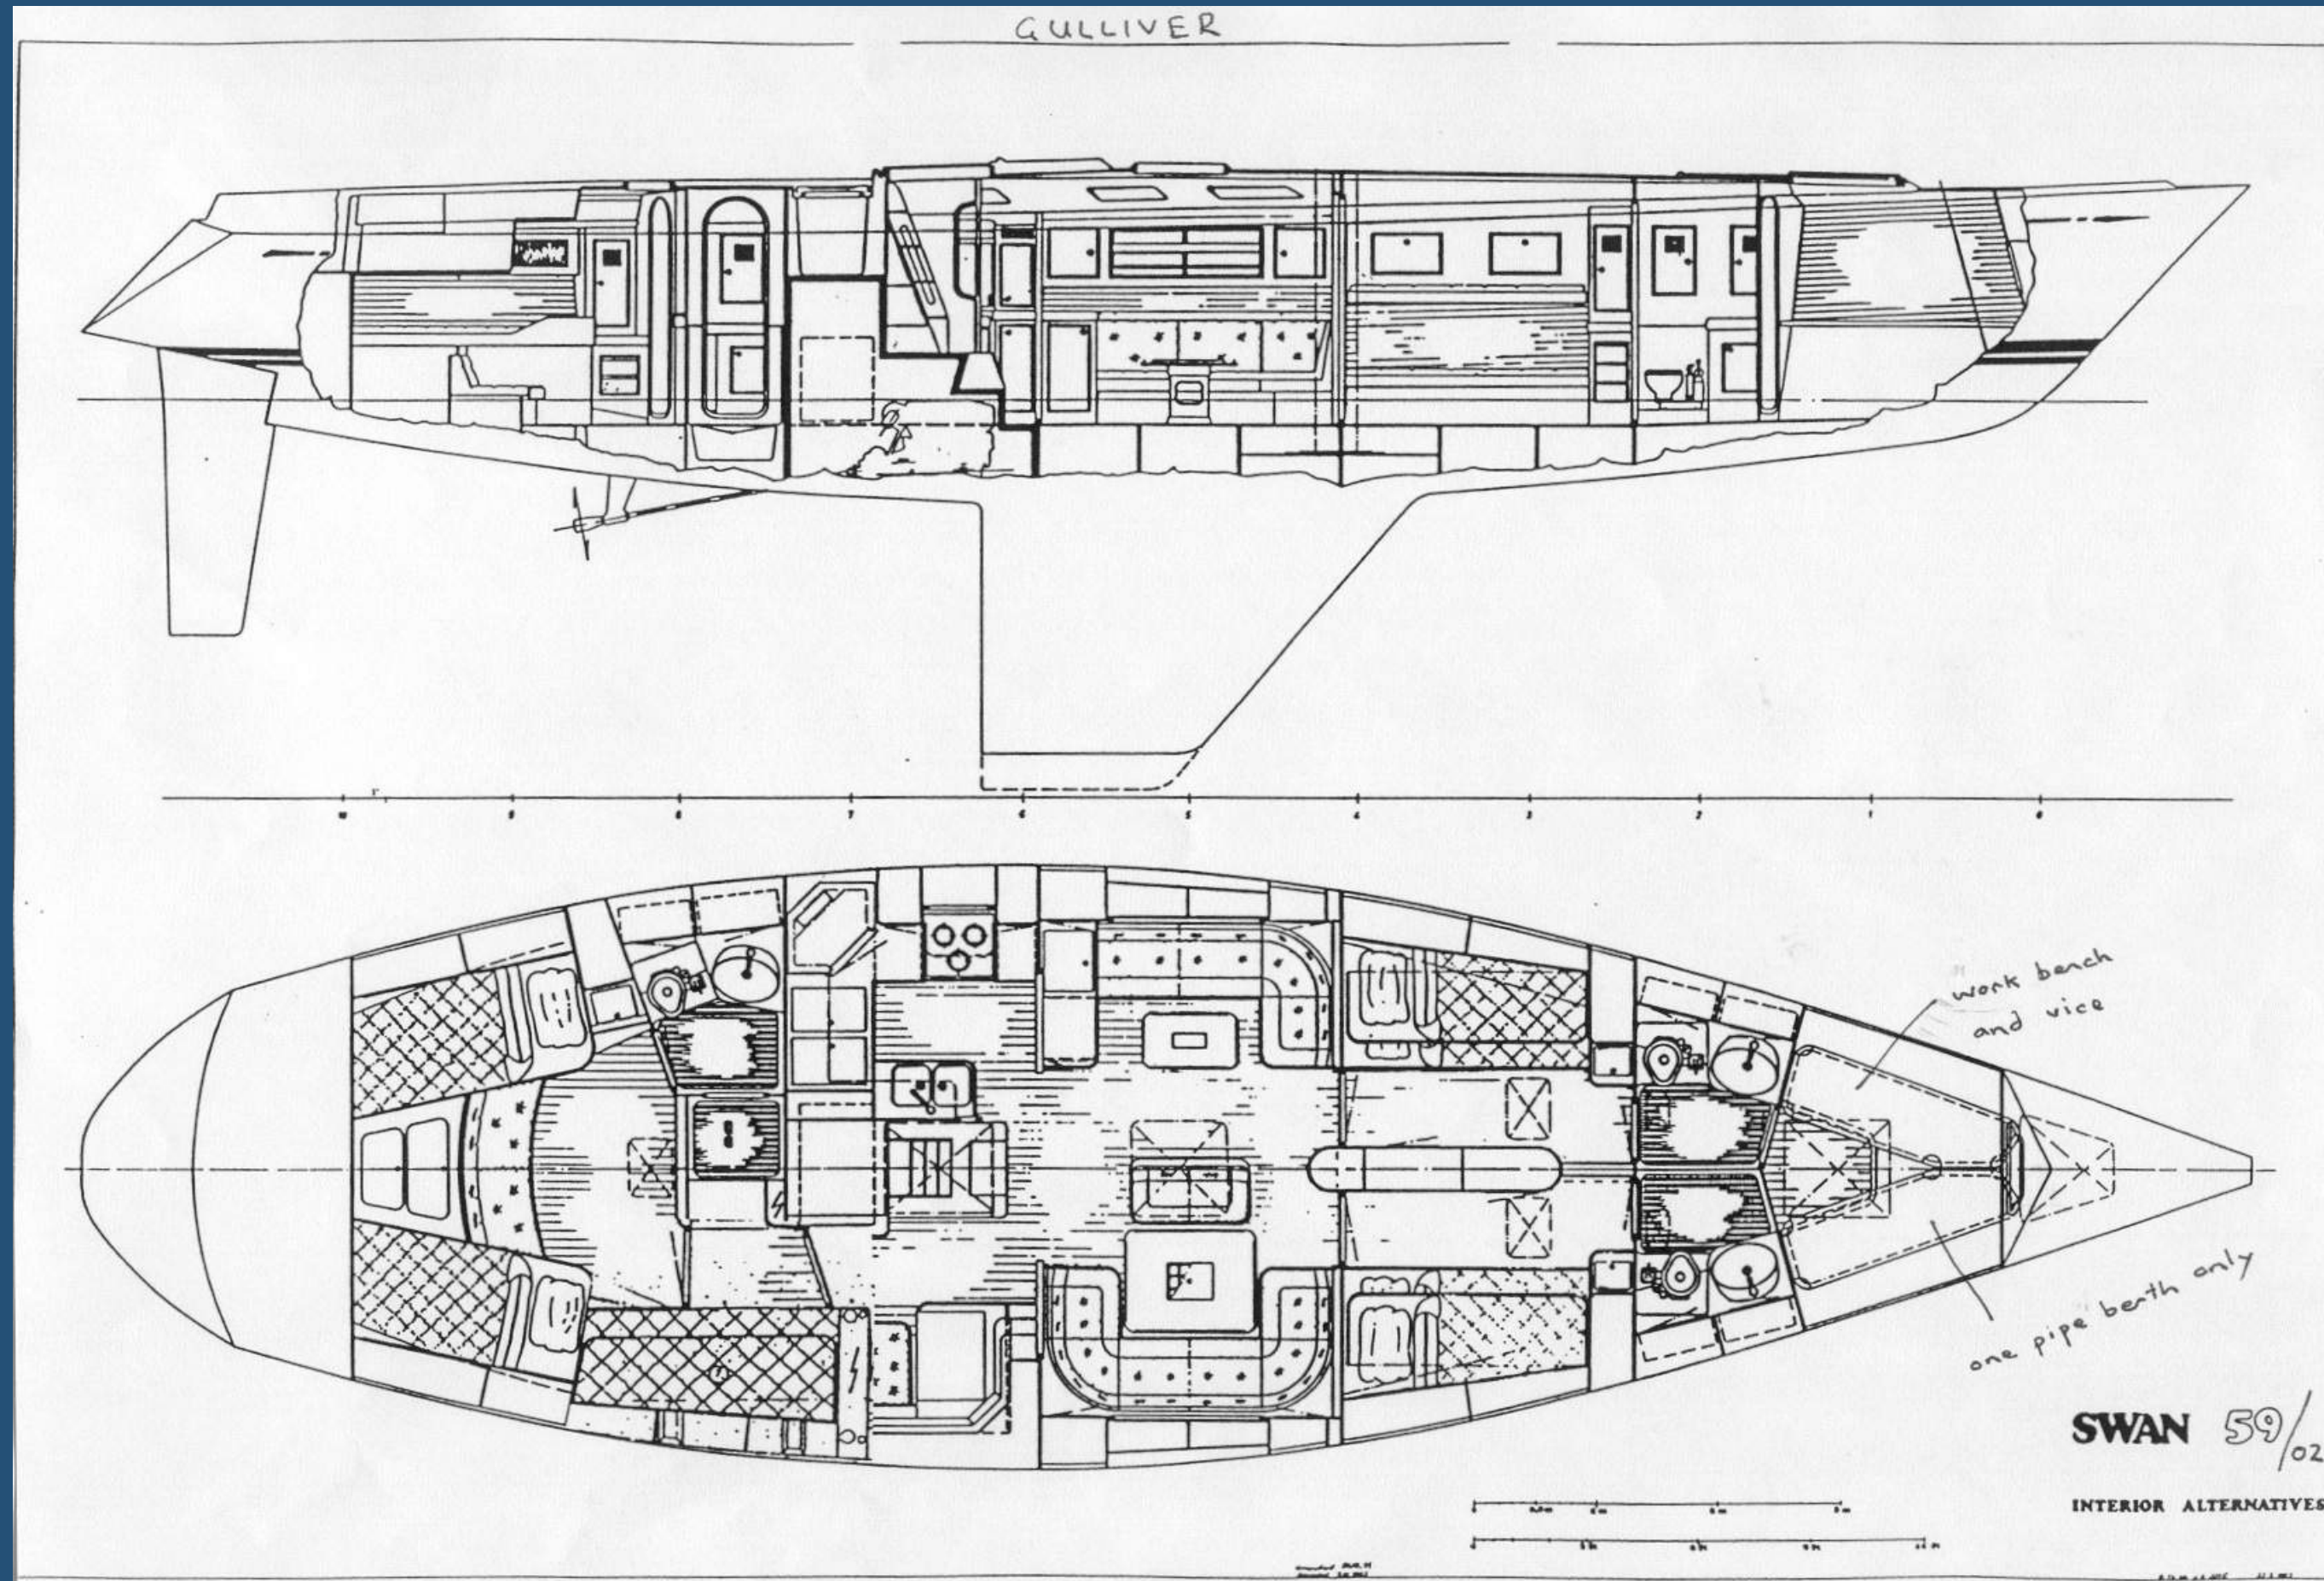

NAUTOR
SWAN
CHARTER

6^oTA-3-7-12

SWAN 59 'XANADU'

XANADU 59 ft.

17.89 M / 59 ft.

SPECIFICATION

BUILDER	NAUTOR SWAN
BUILT	1988
BEAM	
DRAFT	
CREW	1

XANADU 59 ft.

XANADU 59 ft.

XANADU 59 ft.

XANADU 59 ft.

XANADU 59 ft.

XANADU 59 ft.

XANADU 59 ft.

XANADU 59 ft.

XANADU 59 ft.

XANADU 59 ft.

XANADU 59 ft.